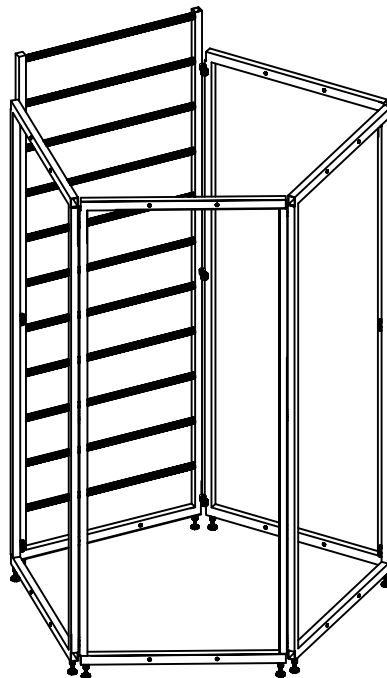

MOUNTING EXAMPLE
MONTERINGSEKSEMPLER

WALL MOUNTING
BRACKET

FOLLO DIEM MODULE MOUNTING EXAMPLES

MOUNTING MONTERING

VIKTIG/IMPORTANT

FOLLO DIEM MODULE WALL BAR

WALL MOUNTING
BRACKET

Follo Diem Module 142-01290x