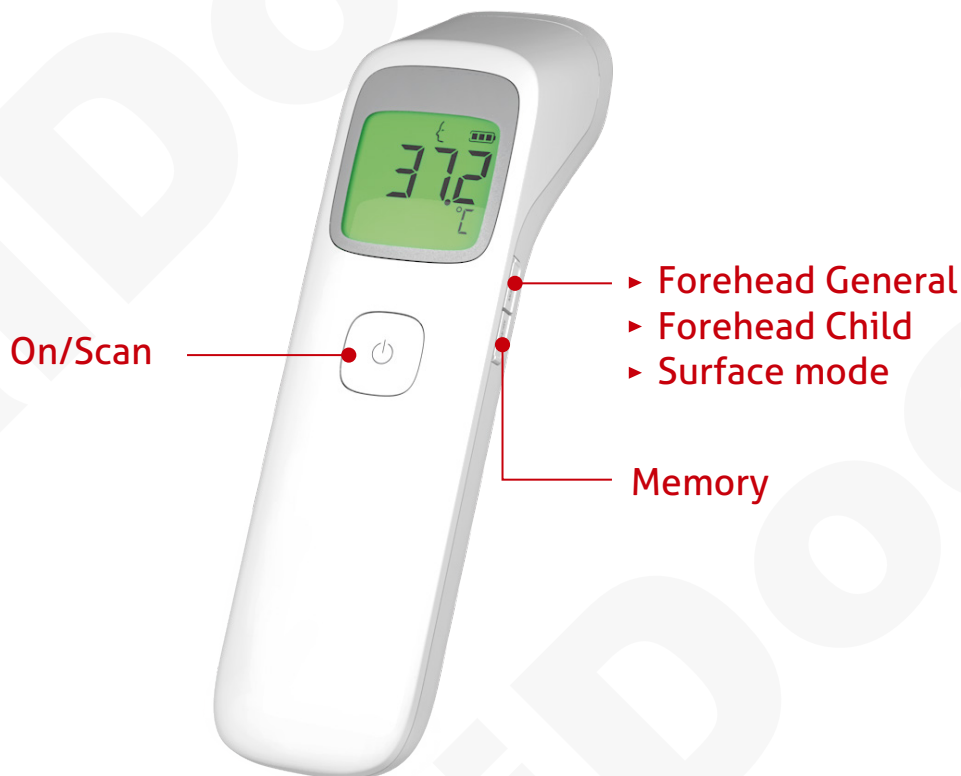

TD-1242

Non-Contact Forehead Thermometer

**Dual-Color
Backlit Display**

3 measurement modes

- ▶ Forehead General
- ▶ Forehead Child
- ▶ Surface mode

**Measurement
Distance 5 cm**

SPECIFICATION

Measuring Mode	Forehead (General/Child)	Surface
Measurement Range	32°C to 43°C (89.6°F to 109.4°F)	0°C ~ 100°C (32°F ~ 199°F)
Accuracy	35°C ~ 42°C (±0.2°C) ; < 35°C or > 42°C (± 0.3°C)	±1°C
Hi/Lo Indicator	32°C 38°C/37.7°C 43°C Lo Normal Fever Hi	0°C 100°C Lo Normal Hi
Operating Condition	10°C to 40°C (50°F to 104°F), 30-85% RH (non-condensing)	
Storage / Transportation Condition	-20°C to 60°C (-4°F to 140°F), 30-85% RH (non-condensing)	
Measuring Distance	5 ± 2 cm	
Resolution	0.1°C / 0.1°F	
Measurement Units	°C (preset) / °F	
Power Source	2 x 1.5V AAA alkaline battery	
Battery Life	> 3000 measurements	
Memory Capacity	30 measurements	
Power Saving	30 seconds	
Dimension	155.46mm x 40.14mm x 39.45mm	
Weight	61.8g without batteries	