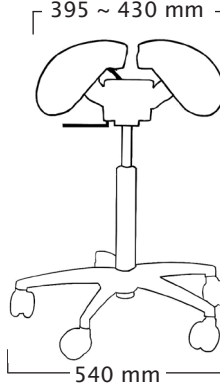

Foot Height Control gas spring:

short: 490 ~ 620 mm
medium: 585 ~ 775 mm
*long: 665 ~ 920 mm

User height (cm)	<165	165-185	>170
Gas spring	short	medium	long

MultiAdjuster

Total weight 11,1 kg
Seat weight 7,5 kg

Standard gas spring:

mini: 435 ~ 525 mm
short: 480 ~ 615 mm
medium: 585 ~ 770 mm
long: 635 ~ 895 mm

Foot Height Control gas spring:

short: 470 ~ 600 mm
medium: 575 ~ 760 mm
*long: 650 ~ 900 mm

User height (cm)	<160	160-180	>165
Gas spring	short	medium	long

SwingFit

Total weight 11,0 kg
Seat weight 7,4 kg

Standard gas spring:

mini: 445 ~ 535 mm
short: 500 ~ 635 mm
medium: 610 ~ 800 mm
long: 665 ~ 925 mm

Foot Height Control gas spring:

short: 500 ~ 630 mm
medium: 605 ~ 790 mm
*long: 680 ~ 935 mm

User height (cm)	<165	165-185	>170
Gas spring	short	medium	long

Professional

Total weight 9,7 kg
Seat weight 6,0 kg

Standard gas spring:

mini: 435 ~ 522 mm
short: 490 ~ 622 mm
medium: 600 ~ 780 mm
long: 645 ~ 905 mm