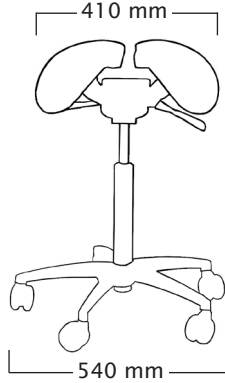

Salli Saddle Chair dimensions

* With LONG foot height control gas spring, the user should be approx 5 cm taller than recommended user.
Mini gas spring is available for special circumstances, use depends on the working height, not on the height of the user.

Twin

Total weight 10,4 kg
Seat weight 6,8 kg

Standard gas spring:

mini: 420 ~ 510 mm
short: 465 ~ 600 mm
medium: 590 ~ 770 mm
long: 620 ~ 880 mm

Foot Height Control gas spring:

short: 480 ~ 610 mm
medium: 575 ~ 765 mm
*long: 655 ~ 910 mm

User height (cm)	<160	160-180	>165
Gas spring	short	medium	long

Swing

Total weight 10,2 kg
Seat weight 6,6 kg

Standard gas spring:

mini: 435 ~ 525 mm
short: 490 ~ 625 mm
medium: 600 ~ 785 mm
long: 645 ~ 905 mm

Foot Height Control gas spring:

short: 490 ~ 620 mm
medium: 585 ~ 775 mm
*long: 665 ~ 920 mm

User height (cm)	<165	165-185	>170
Gas spring	short	medium	long

MultiAdjuster

Total weight 11,1 kg
Seat weight 7,5 kg