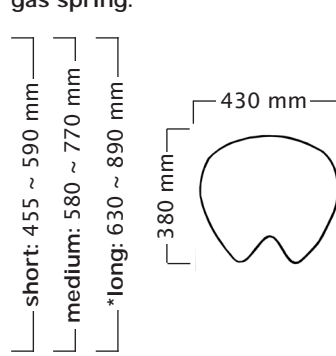

Mini gas spring is available for special circumstances, use depends on the working height, not on the height of the user.

Total weight 11,0 kg
Seat weight 7,4 kg

Classic

Standard gas spring:

Foot Height Control gas spring: