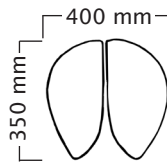

Salli Saddle Chair dimensions

* With LONG foot height control gas spring, the user should be approx 5 cm taller than recommended user.
Mini gas spring is available for special circumstances, use depends on the working height, not on the height of the user.

Twin

Total weight 10,4 kg
Seat weight 6,8 kg

Standard gas spring:

mini: 420 ~ 510 mm
short: 465 ~ 600 mm
medium: 590 ~ 770 mm
long: 620 ~ 880 mm

Foot Height Control gas spring:

short: 480 ~ 610 mm
medium: 575 ~ 765 mm
*long: 655 ~ 910 mm

User height (cm)	<160	160-180	>165
Gas spring	short	medium	long

Swing

Total weight 10,2 kg
Seat weight 6,6 kg

Standard gas spring:

mini: 435 ~ 525 mm
short: 490 ~ 625 mm
medium: 600 ~ 785 mm
long: 645 ~ 905 mm