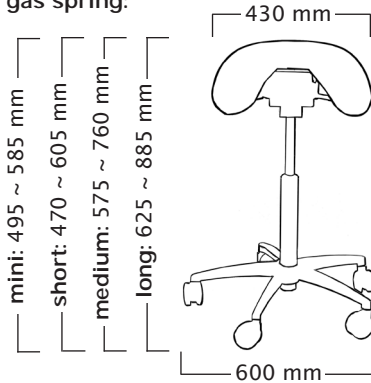

short: 520 ~ 650 mm
medium: 605 ~ 795 mm
*long: 695 ~ 950 mm

User height (cm)	<165	165-185	>170
Gas spring	short	medium	long

Multijuster, Stretching support & big base

Standard gas spring:

mini: 475 ~ 565 mm
short: 510 ~ 645 mm
medium: 615 ~ 800 mm
long: 665 ~ 925 mm

Foot Height Control gas spring:

short: 510 ~ 640 mm
medium: 605 ~ 790 mm
*long: 690 ~ 940 mm

User height (cm)	<165	165-185	>170
Gas spring	short	medium	long

Salli Saddle Chair dimensions

* With LONG foot height control gas spring, the user should be approx 5 cm taller than recommended user.

Mini gas spring is available for special circumstances, use depends on the working height, not on the height of the user.

Total weight 11,0 kg
Seat weight 7,4 kg

Classic

Standard gas spring:

Foot Height Control gas spring:

User height (cm)	<160	160-180	>165
Gas spring	short	medium	long

Classic & Stretching Support & big base

Standard gas spring:

Foot Height Control gas spring:

User height (cm)	<165	165-185	>170
Gas spring	short	medium	long