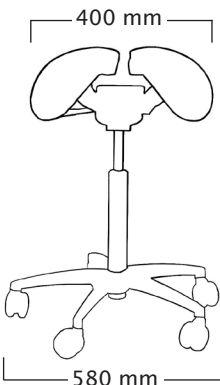

Foot Height Control gas spring:

short: 490 ~ 620 mm
medium: 585 ~ 775 mm
*long: 665 ~ 920 mm

User height (cm)	<165	165-185	>170
Gas spring	short	medium	long

MultiAdjuster

Total weight 11,1 kg
Seat weight 7,5 kg

Standard gas spring:

mini: 435 ~ 525 mm
short: 480 ~ 615 mm
medium: 585 ~ 770 mm
long: 635 ~ 895 mm

Foot Height Control gas spring:

short: 470 ~ 600 mm
medium: 575 ~ 760 mm
*long: 650 ~ 900 mm

User height (cm)	<160	160-180	>165
Gas spring	short	medium	long

SwingFit

Total weight 11,0 kg
Seat weight 7,4 kg

Standard gas spring:

mini: 445 ~ 535 mm
short: 500 ~ 635 mm
medium: 610 ~ 800 mm
long: 665 ~ 925 mm

Foot Height Control gas spring:

short: 500 ~ 630 mm
medium: 605 ~ 790 mm
*long: 680 ~ 935 mm

User height (cm)	<165	165-185	>170
Gas spring	short	medium	long

Professional

Total weight 9,7 kg
Seat weight 6,0 kg

Standard gas spring:

mini: 435 ~ 522 mm
short: 490 ~ 622 mm
medium: 600 ~ 780 mm
long: 645 ~ 905 mm