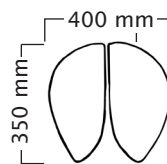

User height (cm)	<165	165-185	>170
Gas spring	short	medium	long

Professional

Total weight 9,7 kg
Seat weight 6,0 kg

Standard gas spring:

mini: 435 ~ 522 mm
short: 490 ~ 622 mm
medium: 600 ~ 780 mm
long: 645 ~ 905 mm

Foot Height Control gas spring:

not available
not available
not available

User height (cm)	<160	160-180	>165
Gas spring	short	medium	long

Job

Total weight 6,0 kg

Standard gas spring:

short: 380 ~ 470 mm
medium: 510 ~ 705 mm
long: 590 ~ 845 mm