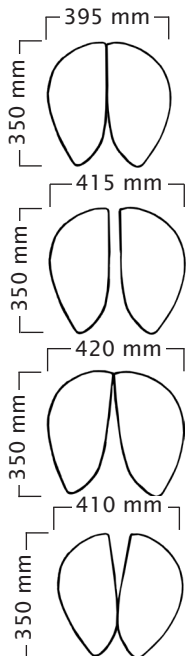

Foot Height Control gas spring:

short: 490 ~ 620 mm
medium: 585 ~ 775 mm
*long: 665 ~ 920 mm

User height (cm)	<165	165-185	>170
Gas spring	short	medium	long

MultiAdjuster

Total weight 11,1 kg
Seat weight 7,5 kg

Standard gas spring:

mini: 435 ~ 525 mm
short: 480 ~ 615 mm
medium: 585 ~ 770 mm
long: 635 ~ 895 mm

Foot Height Control gas spring:

short: 470 ~ 600 mm
medium: 575 ~ 760 mm
*long: 650 ~ 900 mm

User height (cm)	<160	160-180	>165
Gas spring	short	medium	long

SwingFit

Total weight 11,0 kg
Seat weight 7,4 kg

Standard gas spring:

mini: 445 ~ 535 mm
short: 500 ~ 635 mm
medium: 610 ~ 800 mm
long: 665 ~ 925 mm

Foot Height Control gas spring:

short: 500 ~ 630 mm
medium: 605 ~ 790 mm
*long: 680 ~ 935 mm

User height (cm)	<165	165-185	>170
Gas spring	short	medium	long

Professional

Total weight 9,7 kg
Seat weight 6,0 kg

Standard gas spring:

mini: 435 ~ 522 mm
short: 490 ~ 622 mm
medium: 600 ~ 780 mm
long: 645 ~ 905 mm