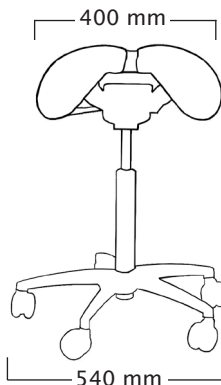

Standard gas spring:

mini: 435 ~ 525 mm
short: 480 ~ 615 mm
medium: 585 ~ 770 mm
long: 635 ~ 895 mm

Foot Height Control gas spring:

short: 470 ~ 600 mm
medium: 575 ~ 760 mm
*long: 650 ~ 900 mm

User height (cm)	<160	160-180	>165
Gas spring	short	medium	long

User height (cm)	<165	165-185	>170
Gas spring	short	medium	long

Professional

Total weight 9,7 kg
Seat weight 6,0 kg

Standard gas spring:

mini: 435 ~ 522 mm
short: 490 ~ 622 mm
medium: 600 ~ 780 mm
long: 645 ~ 905 mm

Foot Height Control gas spring:

not available
not available
not available

User height (cm)	<160	160-180	>165
Gas spring	short	medium	long

Job

Total weight 6,0 kg

Standard gas spring:

short: 380 ~ 470 mm
medium: 510 ~ 705 mm
long: 590 ~ 845 mm

Foot Height Control gas spring:

not available
not available
not available

User height (cm)	<150	150-170	>160
Gas spring	short	medium	long

Salli Saddle Chair dimensions

* With LONG foot height control gas spring, the user should be approx 5 cm taller than recommended user.