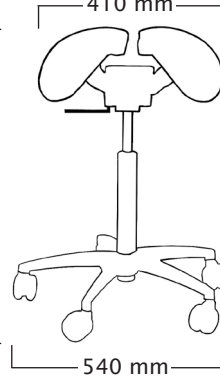

Salli Saddle Chair dimensions

* With LONG foot height control gas spring, the user should be approx 5 cm taller than recommended user.
Mini gas spring is available for special circumstances, use depends on the working height, not on the height of the user.

Twin

Total weight 10,4 kg
Seat weight 6,8 kg

Standard gas spring:

mini: 420 ~ 510 mm
short: 465 ~ 600 mm
medium: 590 ~ 770 mm
long: 620 ~ 880 mm

Foot Height Control gas spring:

short: 480 ~ 610 mm
medium: 575 ~ 765 mm
*long: 655 ~ 910 mm

User height (cm)	<160	160-180	>165
Gas spring	short	medium	long

Swing

Total weight 10,2 kg
Seat weight 6,6 kg

Standard gas spring:

mini: 435 ~ 525 mm
short: 490 ~ 625 mm
medium: 600 ~ 785 mm
long: 645 ~ 905 mm

Foot Height Control gas spring:

short: 490 ~ 620 mm
medium: 585 ~ 775 mm
*long: 665 ~ 920 mm

User height (cm)	<165	165-185	>170
Gas spring	short	medium	long

MultiAdjuster

Total weight 11,1 kg
Seat weight 7,5 kg