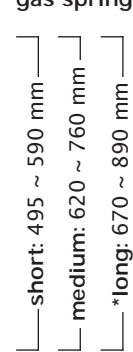

Foot Height Control gas spring: