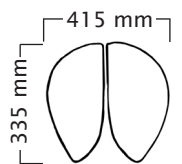

User height (cm)	<165	165-185	>170
Gas spring	short	medium	long

Professional

Total weight 9,7 kg
Seat weight 6,0 kg

Standard gas spring:

mini: 435 ~ 522 mm
short: 490 ~ 622 mm
medium: 600 ~ 780 mm
long: 645 ~ 905 mm

Foot Height Control gas spring:

not available
not available
not available

User height (cm)	<160	160-180	>165
Gas spring	short	medium	long

Job

Total weight 6,0 kg

Standard gas spring:

short: 380 ~ 470 mm
medium: 510 ~ 705 mm
long: 590 ~ 845 mm

Foot Height Control gas spring:

not available
not available
not available

User height (cm)	<150	150-170	>160
Gas spring	short	medium	long

Salli Saddle Chair dimensions

* With LONG foot height control gas spring, the user should be approx 5 cm taller than recommended user.