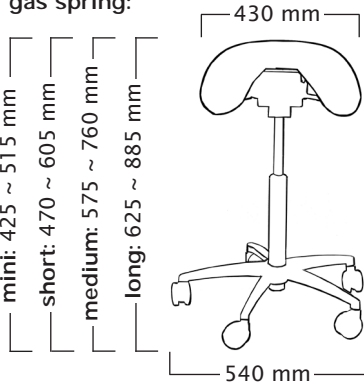

User height (cm)	<170	170-190	>175
Gas spring	short	medium	long

Twin, Stretching support & big base

Standard gas spring:

mini: 460 ~ 550 mm
short: 495 ~ 630 mm
medium: 610 ~ 800 mm
long: 650 ~ 950 mm

Foot Height Control gas spring:

short: 520 ~ 650 mm
medium: 605 ~ 795 mm
*long: 695 ~ 950 mm

User height (cm)	<165	165-185	>170
Gas spring	short	medium	long

Multijuster, Stretching support & big base

Standard gas spring:

mini: 475 ~ 565 mm
short: 510 ~ 645 mm
medium: 615 ~ 800 mm
long: 665 ~ 925 mm

Foot Height Control gas spring:

short: 510 ~ 640 mm
medium: 605 ~ 790 mm
*long: 690 ~ 940 mm

User height (cm)	<165	165-185	>170
Gas spring	short	medium	long

Salli Saddle Chair dimensions

* With LONG foot height control gas spring, the user should be approx 5 cm taller than recommended user.

Mini gas spring is available for special circumstances, use depends on the working height, not on the height of the user.

Total weight 11,0 kg
Seat weight 7,4 kg

Classic

Standard gas spring:

Foot Height Control gas spring: