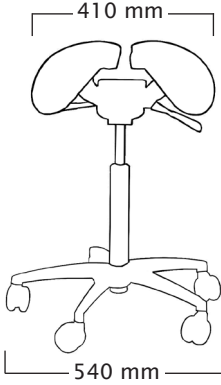

User height (cm)	<165	165-185	>170
Gas spring	short	medium	long

Professional

Total weight 9,7 kg
Seat weight 6,0 kg

Standard gas spring:

mini: 435 ~ 522 mm
short: 490 ~ 622 mm
medium: 600 ~ 780 mm
long: 645 ~ 905 mm

Foot Height Control gas spring:

not available
not available
not available

User height (cm)	<160	160-180	>165
Gas spring	short	medium	long

Job

Total weight 6,0 kg

Standard gas spring:

short: 380 ~ 470 mm
medium: 510 ~ 705 mm
long: 590 ~ 845 mm

Foot Height Control gas spring:

not available
not available
not available

User height (cm)	<150	150-170	>160
Gas spring	short	medium	long

Salli Saddle Chair dimensions

* With LONG foot height control gas spring, the user should be approx 5 cm taller than recommended user.

Mini gas spring is available for special circumstances, use depends on the working height, not on the height of the user.

Twin & Allround

Standard gas spring:

mini: 460 ~ 550 mm
short: 505 ~ 600 mm
medium: 630 ~ 770 mm
long: 710 ~ 880 mm