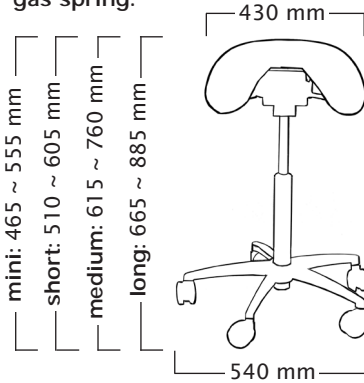

Mini gas spring is available for special circumstances, use depends on the working height, not on the height of the user.

Total weight 11,0 kg
Seat weight 7,4 kg

Classic

Standard gas spring:

Foot Height Control gas spring:

User height (cm)	<160	160-180	>165
Gas spring	short	medium	long

Classic & Stretching Support & big base

Standard gas spring:

Foot Height Control gas spring:

User height (cm)	<165	165-185	>170
Gas spring	short	medium	long

Classic & Allround

Standard gas spring:

Foot Height Control gas spring:

User height (cm)	<165	165-185	>170
Gas spring	short	medium	long

Accessories - further information

Accessories	weight	notify
Allround	4,36 kg	big base with swing and swingfit
Elbow rest	2,54 kg	
Stretching Support	2,16 kg	big base
Surgeon	4,32 kg	
Ergorest with stretching support	4,00 kg	
Foot adjustment	1,28 kg	
Big base	+ 0,70 kg	difference to normal base
Small base	- 0,10 kg	difference to normal base
Gas spring lengths (cylinder)	length	notify
mini	185 mm	available for special use or work environment
short	235 mm	
medium	325 mm	
long	385 mm	